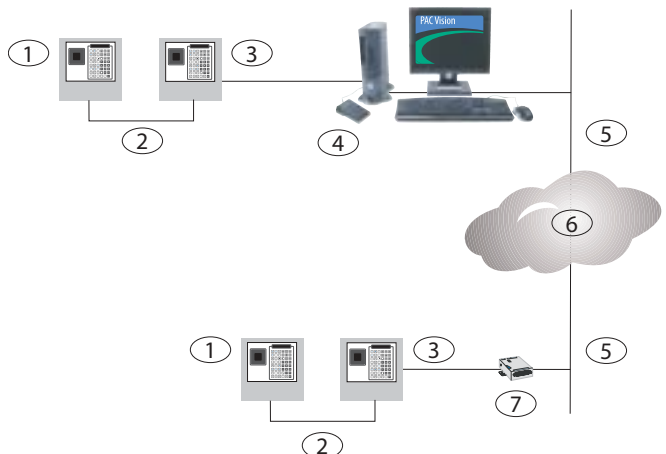

Additional Features

- Cardholder tracking, photo verification, ID badge imaging, and double-sided card printing
- 20 configurable cardholder fields
- Supports Windows XP SP 1 and SP 2
- Supports multiple regions and time-zones through Ethernet and dial-up communication

System Overview

PAC Vision provides a 32-bit, multiple user, and multiple division access control solution that uses the Windows XP operating system, retains existing user and photo identification (ID) badging information, and works on a stand-alone PC or across a corporate network.

Multiple Site with Central Network Controllers

1	Desktop administration kit
2	Client PC (credential enrollment)
3	Network interface
4	K2100 Door Controller
5	K2200IP Door Controller
6	Wide-area network (WAN)
7	Local-area network (LAN)
8	Host PC
9	RS-232
10	CNC (Up to 32 door controllers)
11	PSTN modem
12	K2100 Door Controller (Master)
13	K2100 Door Controller (Slave)
14	K2200 Door Controller (Slave)
15	K2200 Door Controller (Master)

Multiple Site with Desktop Administration Kit

1	K2200 Door Controller (Slave)
2	Up to eight door controllers
3	K2200 Door Controller (Master)
4	Desktop administration kit
5	Local-area network (LAN)
6	Wide-area network (WAN)
7	Network interface