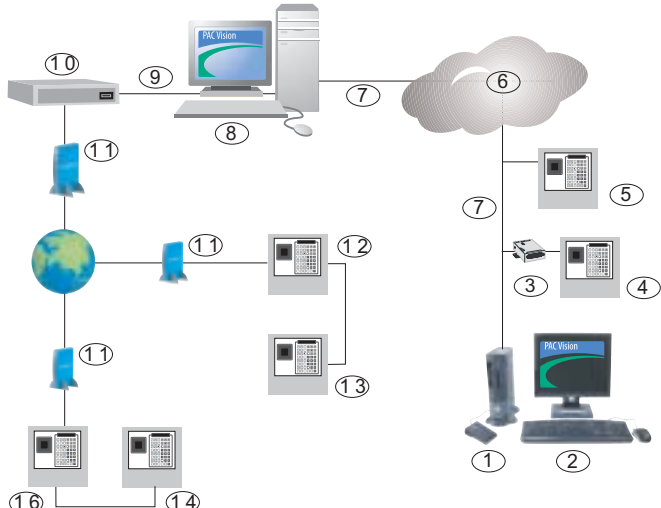

System Overview

PAC Vision provides a 32-bit, multiple user, and multiple division access control solution that uses the Windows XP operating system, retains existing user and photo identification (ID) badging information, and works on a stand-alone PC or across a corporate network.

Multiple Site with Central Network Controllers

1	Desktop administration kit
2	Client PC (credential enrollment)
3	Network interface
4	K2100 Door Controller
5	K2200IP Door Controller
6	Wide-area network (WAN)
7	Local-area network (LAN)
8	Host PC
9	RS-232
10	CNC (Up to 32 door controllers)
11	PSTN modem
12	K2100 Door Controller (Master)
13	K2100 Door Controller (Slave)
14	K2200 Door Controller (Slave)
15	K2200 Door Controller (Master)